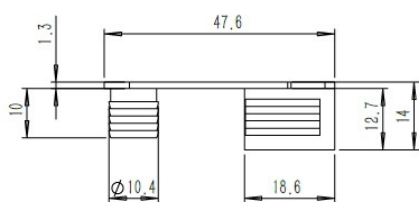

PRODUCT SHEET

Description:

Shelf Connector "Eccentric" W/ø10mm Dowel, White PE, F/ 16 mm Panels, ø20x12,7mm, Incl. Steel Screw ø6x16mm

Item number:

11.04.575-0

Units	Box	Carton	HS Code	Barcode
Pcs.		500	3926909790	 5704866515184

SISO A/S

Mileparken 11
DK-2740 Skovlunde
Denmark
VAT: DK 24786013

Phone +45 45 830 900

www.siso.dk
siso@siso.dk

Danske Bank
Nytorv Branch
Copenhagen
SWIFT: DABADKKK

Account no.
4180 3112 112936
IBAN Account
DK7230003112112936