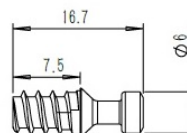

PRODUCT SHEET

Description:

Shelf Connector "Eccentric" W/ø10mm Dowel, White PE, F/ 16 mm Panels, ø20x12,7mm, Incl. Steel Screw ø6x16mm

Item number:

11.04.575-0

Units	Box	Carton	HS Code	Barcode
Pcs.		500	3926909790	 5704866515184

SISO A/S

Mileparken 11
DK-2740 Skovlunde
Denmark
VAT: DK 24786013

Phone +45 45 830 900

www.siso.dk
siso@siso.dk

Danske Bank
Nytorv Branch
Copenhagen
SWIFT: DABADKKK

Account no.
4180 3112 112936
IBAN Account
DK7230003112112936