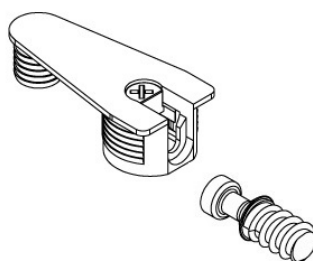

PRODUCT SHEET

Description:

Shelf Connector "Eccentric" W/ø10mm Dowel, White PE, F/ 16 mm Panels, ø20x12,7mm, Incl. Steel Screw ø6x16mm

Item number:

11.04.575-0

Units	Box	Carton	HS Code	Barcode
Pcs.		500	3926909790	 5704866515184

SISO A/S

Mileparken 11
DK-2740 Skovlunde
Denmark
VAT: DK 24786013

Phone +45 45 830 900

www.siso.dk
siso@siso.dk

Danske Bank
Nytorv Branch
Copenhagen
SWIFT: DABADKKK

Account no.
4180 3112 112936
IBAN Account
DK7230003112112936