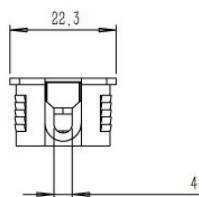

PRODUCT SHEET

Description:

Shelf Connector "Eccentric" W/ø10mm Dowel, White PE, F/ 16 mm Panels, ø20x12,7mm, Incl. Steel Screw ø6x16mm

Item number:

11.04.575-0

Units	Box	Carton	HS Code	Barcode
Pcs.		500	3926909790	 5704866515184

SISO A/S

Mileparken 11
DK-2740 Skovlunde
Denmark
VAT: DK 24786013

Phone +45 45 830 900

www.siso.dk
siso@siso.dk

Danske Bank
Nytorv Branch
Copenhagen
SWIFT: DABADKKK

Account no.
4180 3112 112936
IBAN Account
DK7230003112112936